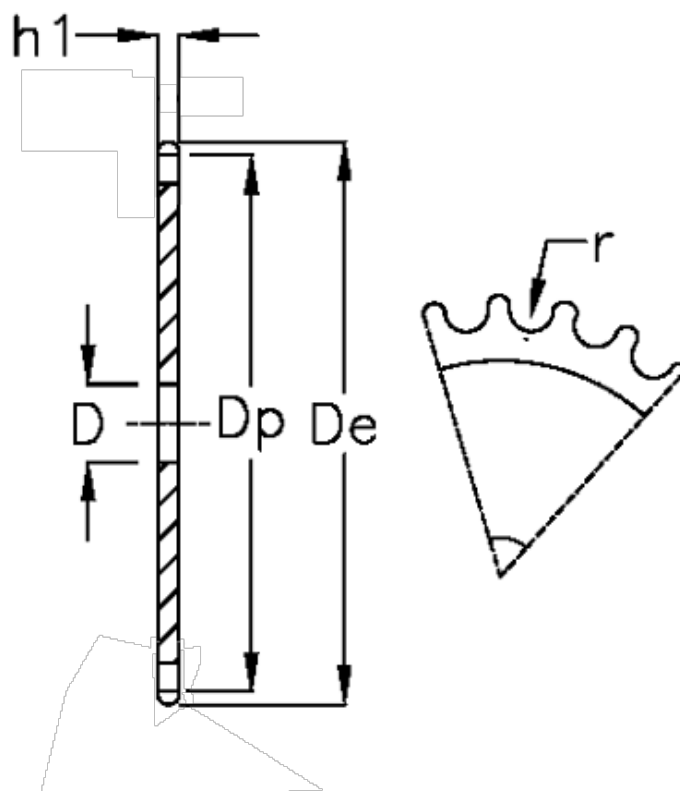

Article number: 616021007080

Description: Plate wheel 12 B-1 Z=80 simplex

Measures

C	= 2
D	= 30
De	= 494.2
Dp	= 485.22
For chain size	= 3/4 x 7/16
For chain type	= 12 B-1
h1	= 11.1
Number of teeth	= 80

$r = 12.07$